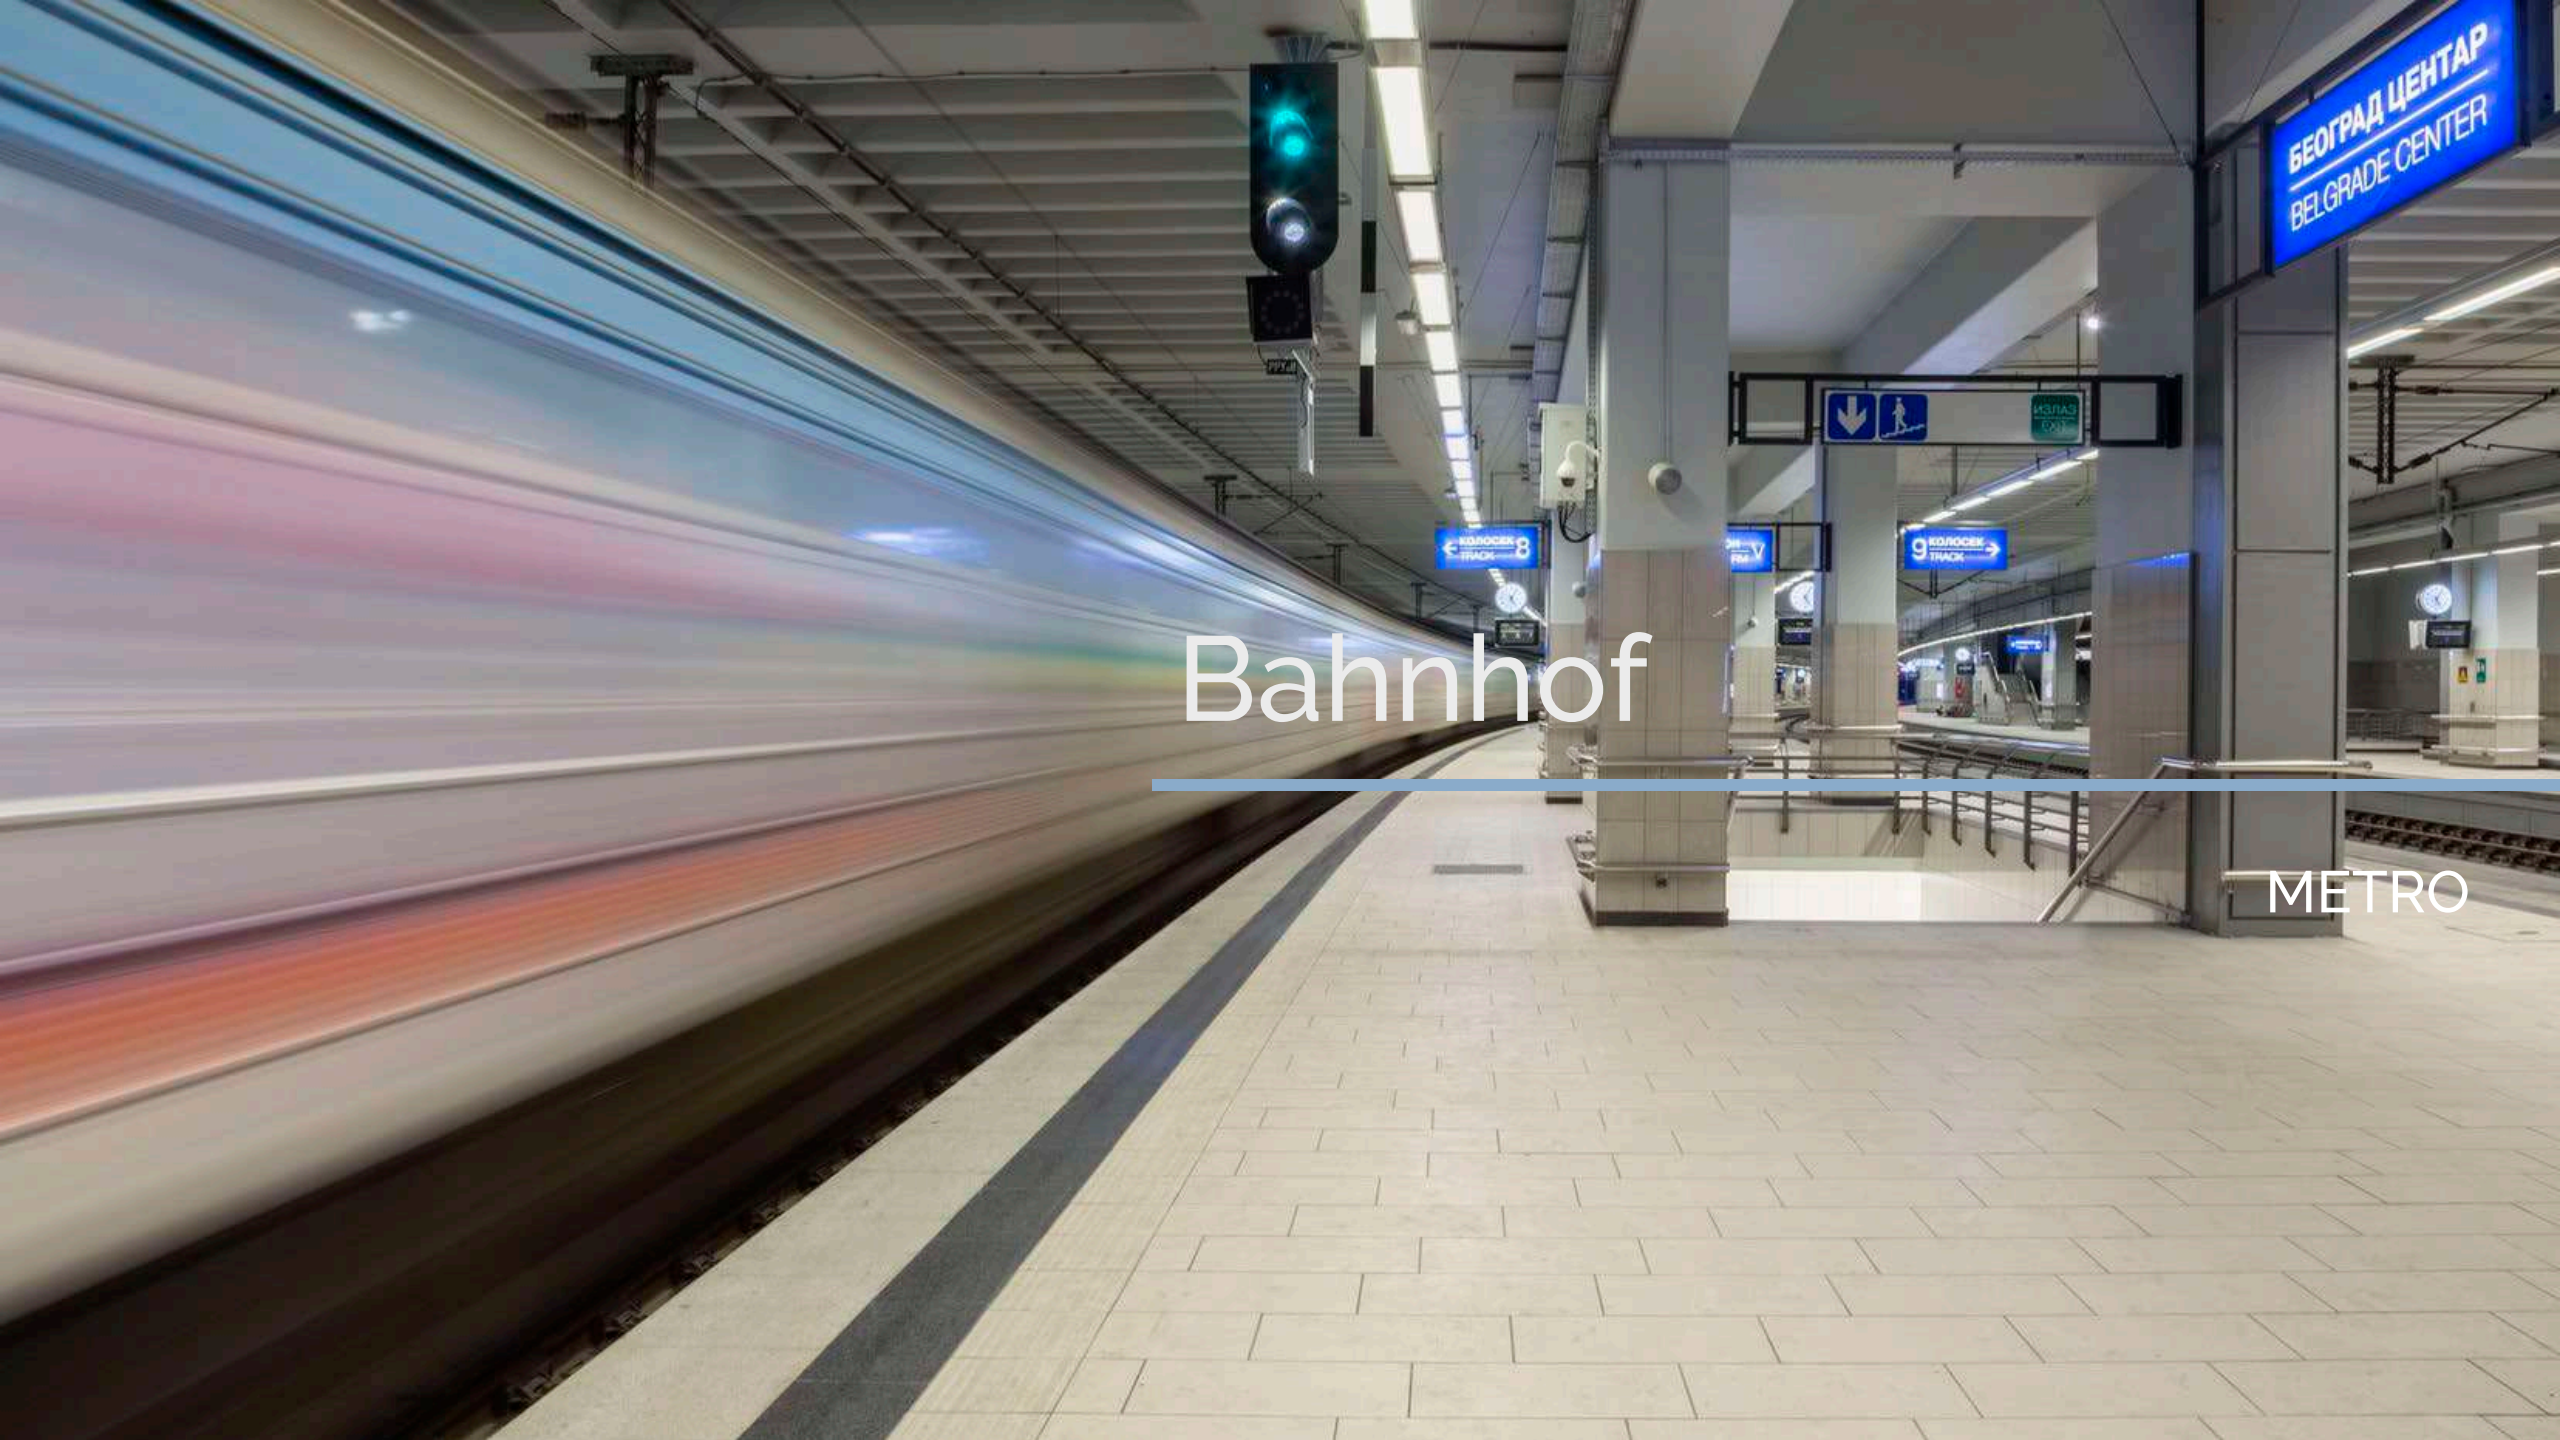

Bahnhof

БЕОГРАД ЦЕНТАР
BELGRADE CENTER

← ВОЛОСЕК
TRACK 8

← ВОЛОСЕК
TRACK 8

ВОЛОСЕК
TRACK 9 →

ИЗЛАЗ
EXIT

METRO