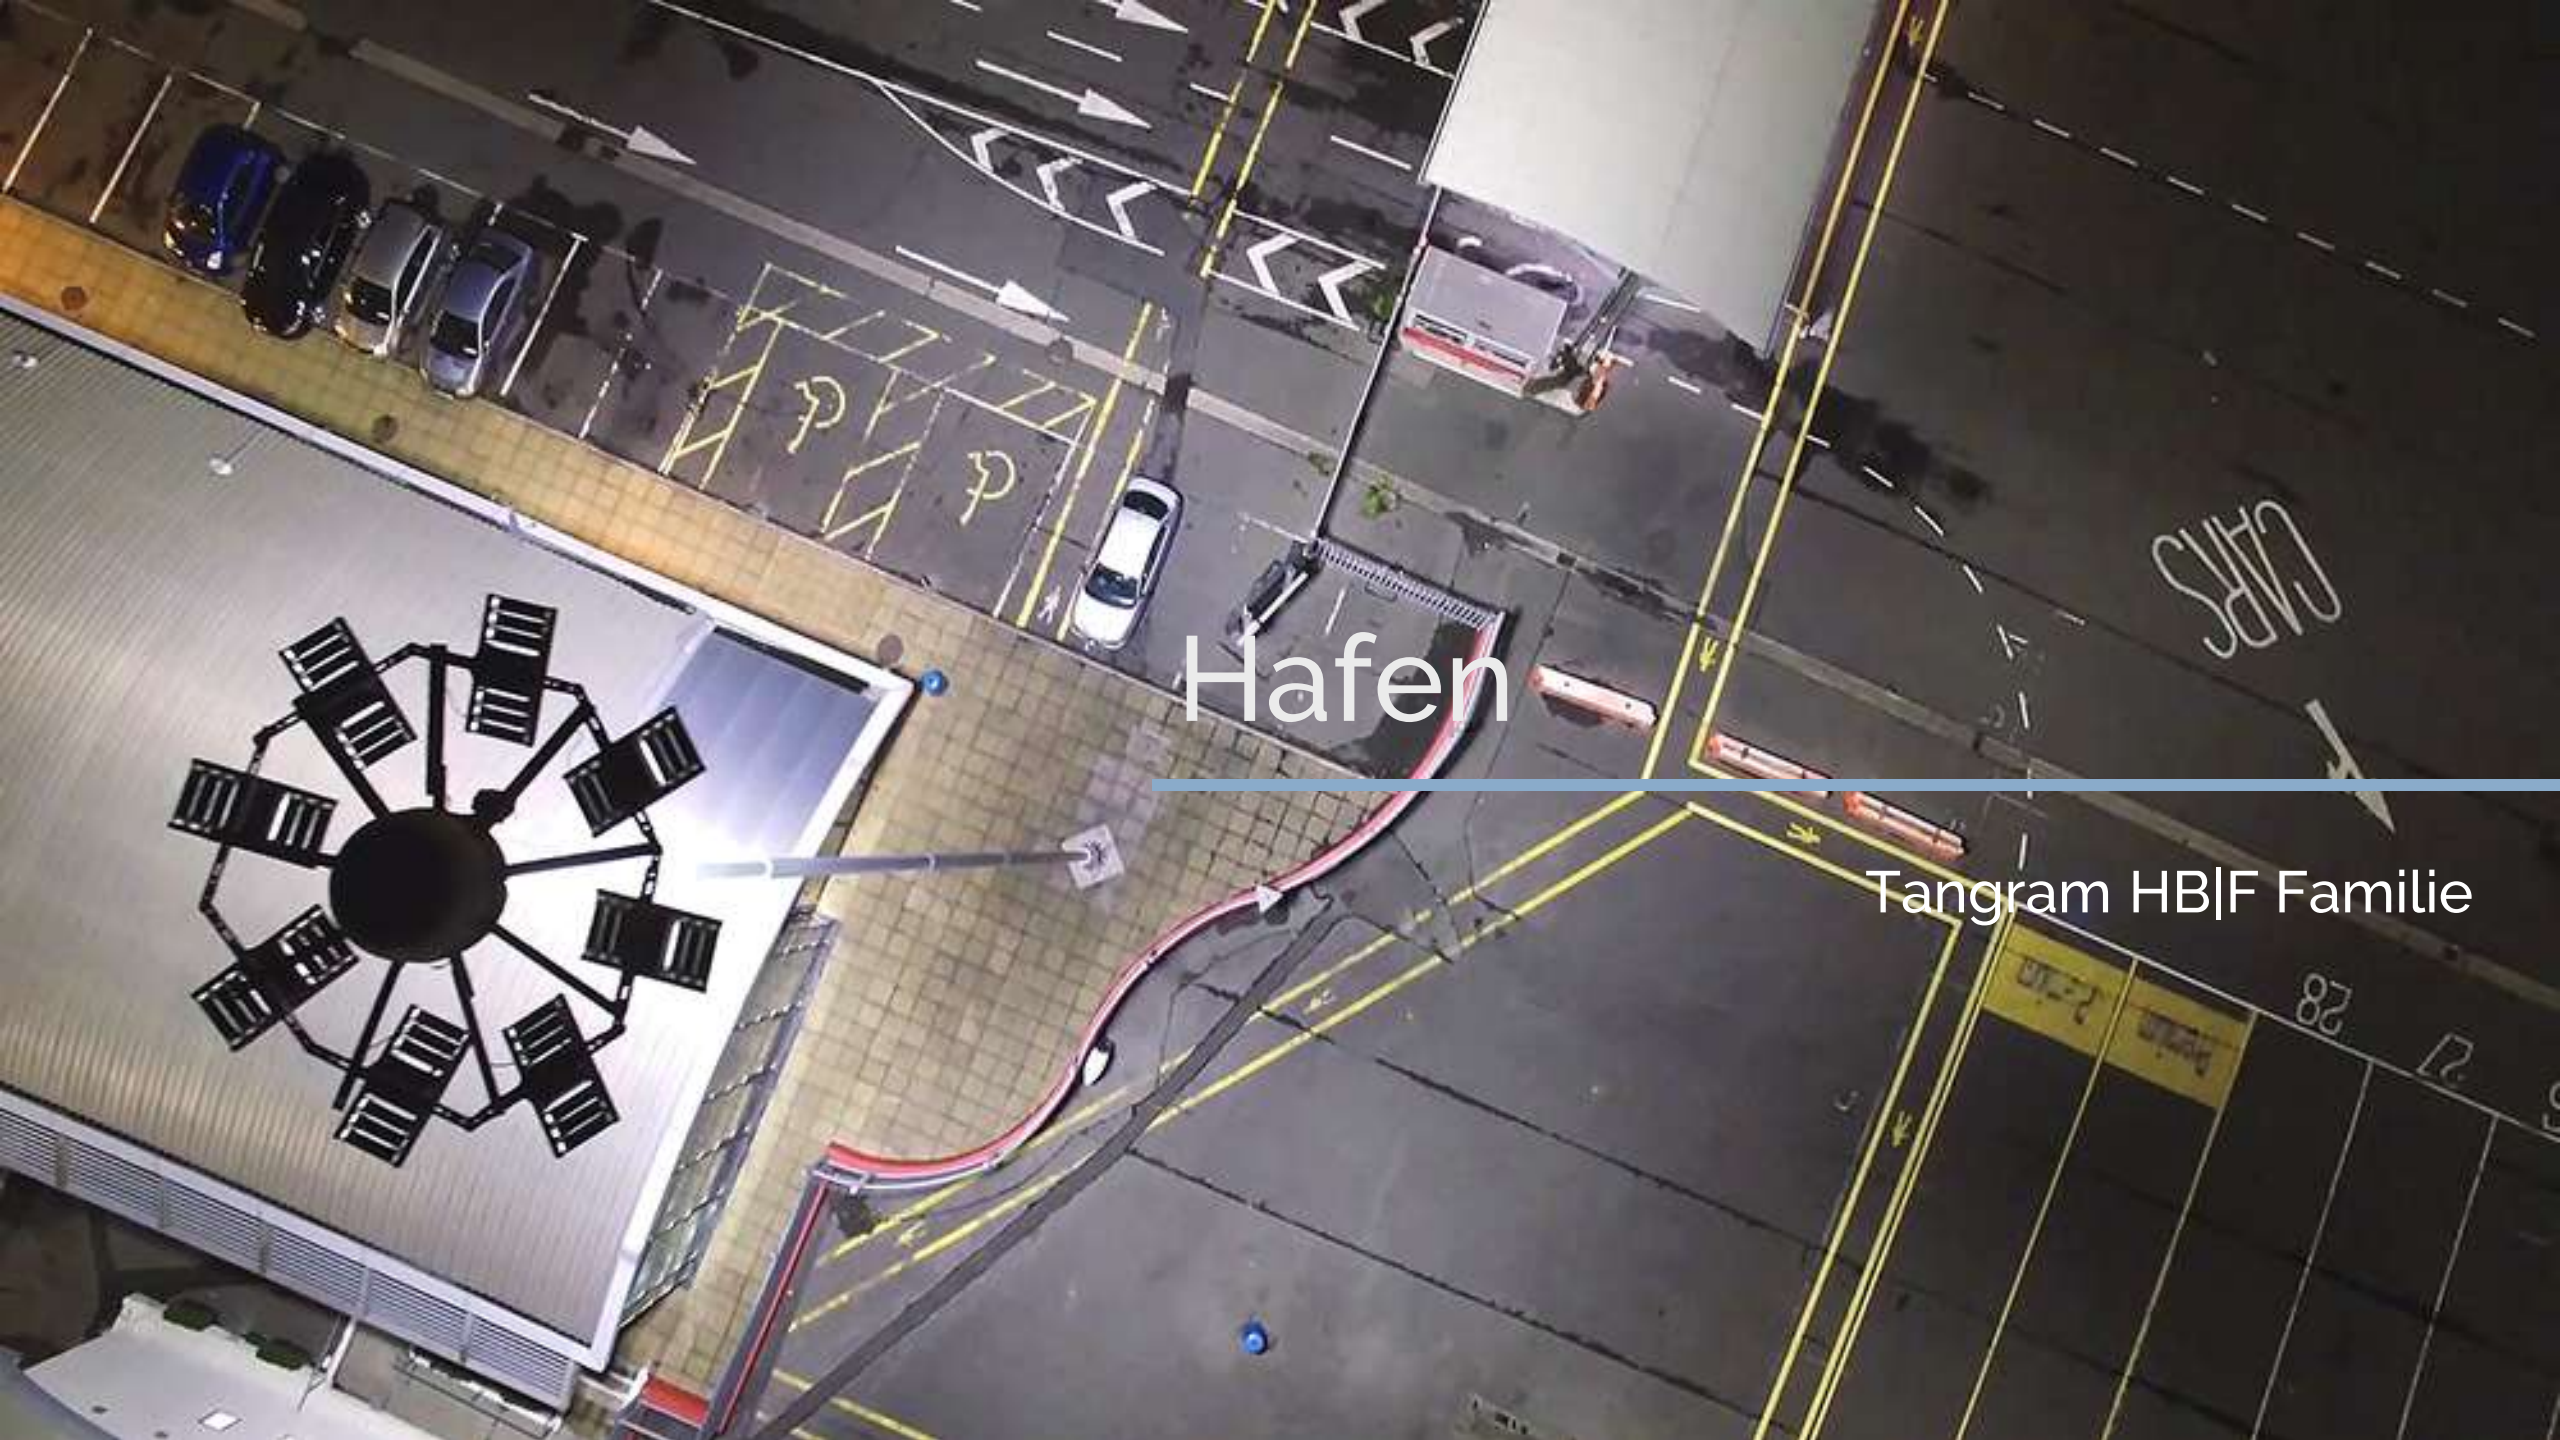

Hafen

Tangram HB|F Familie