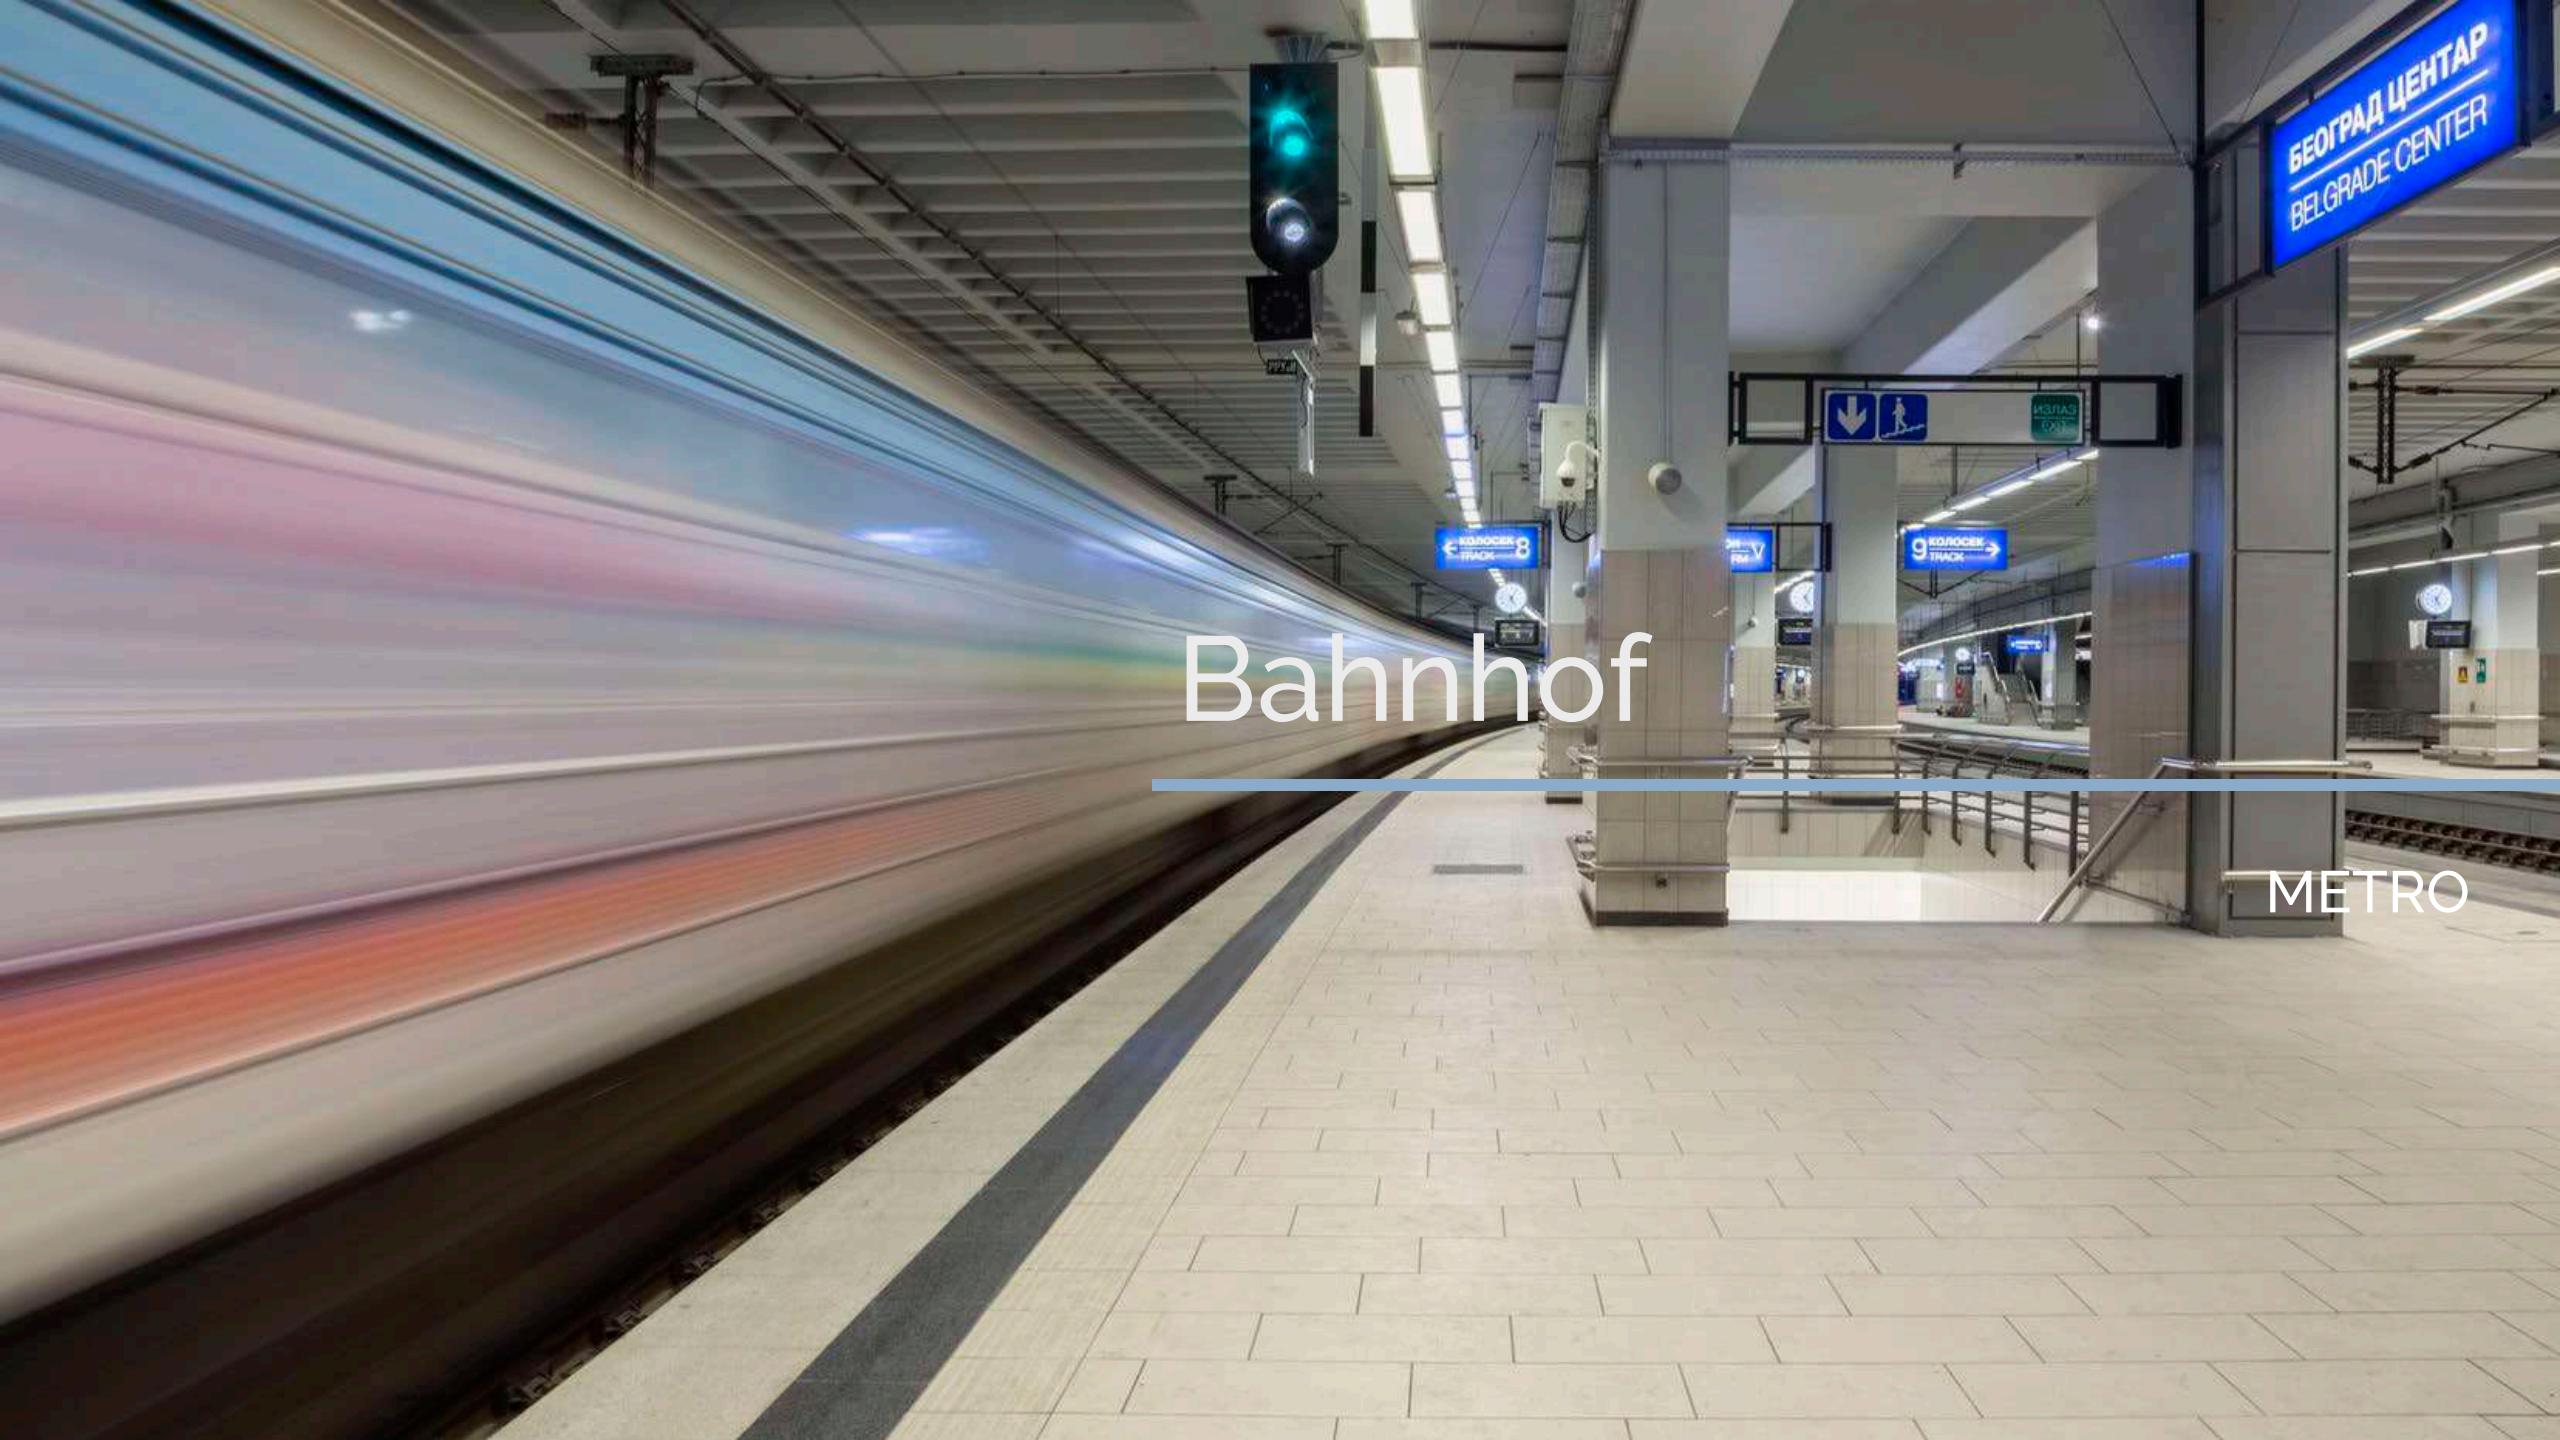

Bahnhof

БЕОГРАД ЦЕНТАР
BELGRADE CENTER

← ВОЛОСЕК
TRACK 8

←

ВОЛОСЕК
TRACK 9 →

ИЗЛАЗ
EXIT

METRO